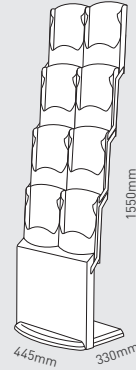

realbig silver 8

8 Prospektaschen DIN A4 aus schlagfestem Polycarbonat, Basis silbermatt lackiertes MDF, Seitenstreben silbermatt pulverlackbeschichtetes Metall. Bestellen Sie extra das aufkaschierte Logo in Farbfolien-druck - schon ab Stückzahl eins!

8 Brochure pockets for DIN A4 format made of shock-resistant polycarbonate, silver varnished mdf base, side parts made of powder coated matt silver metal. Order extra the laminated logo in printed foil - already for just one piece!

code

pc/box

9	RBZIP155AA	1	A
10	PRZIP-RBG logo	1	D