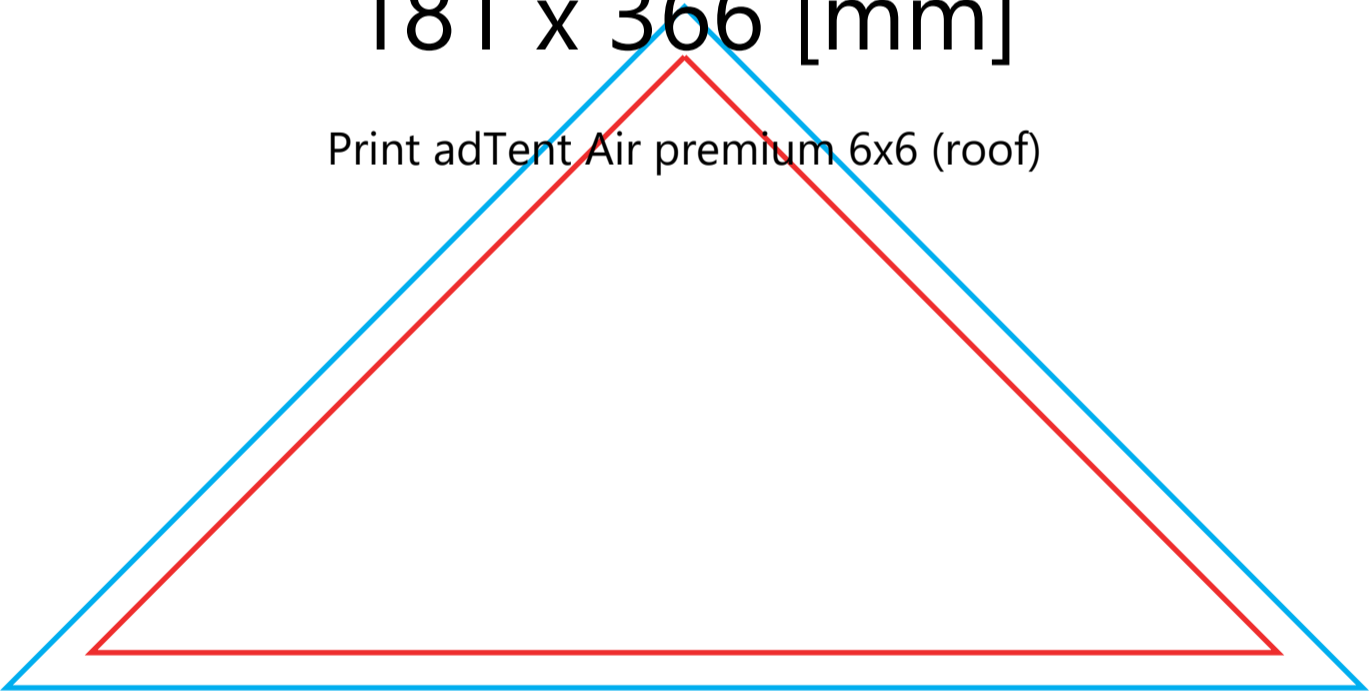

 Remove the red and blue lines before saving the files. Leaving the line on will result in it being printed as a design element! In order to properly display the advertisement, all important elements should be inside the protective area marked with **red line**. The background and graphics must fill the entire project area. The shape of the cutting die, including the seam and keder area, is marked **blue line**. The yellow lines indicate the technical area for sewing tunnels and structural elements – fill it with a solid color.

 Download and work on the graphic design template found on the next page of this PDF. If there is more than one, prepare the designs in separate files.

 Guideline Label Legend:

Product shape

Safe area (place here elements that should not be trimmed, e.g. logo or text).
Remember to remove all lines from the design.

181 x 366 [mm]

Print adTent Air premium 6x6 (roof)

Roof1

469 x 207 [mm]

Print adTent Air premium 6x6 (roof)

Roof2

469 x 207 [mm]

Print adTent Air premium 6x6 (roof)

528 x 50 [mm]

Print adTent Air premium 6x6 (side wall single sided)

Door2/2

528 x 50 [mm]

Print adTent Air premium 6x6 (side wall single sided)